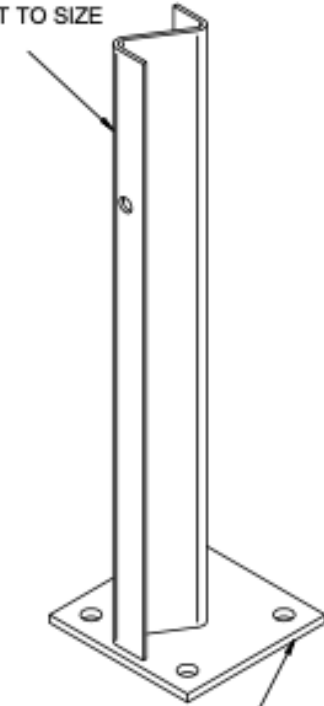

MILD STEEL SHEARED  
BLANKS 750 x 207mm CUT TO SIZE

STEEL FLAT  
200 x 200mm x 10mm CUT TO SIZE