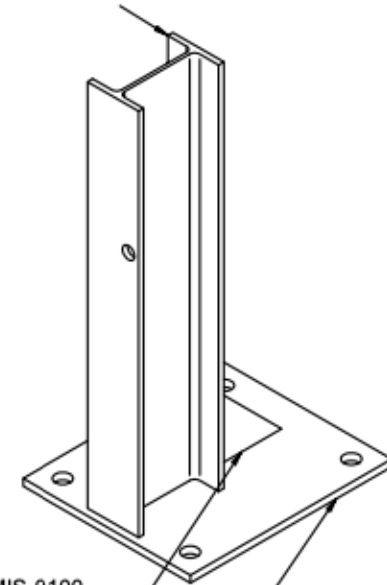

RSJ-0001 - STEEL UB  
127x76x13 x 750mm LONG  
CUT TO SIZE

MIS-0100 -  
120mm x 120mm x 8mm  
TRIANGLE CUT TO SIZE

BAS-1004 - STEEL FLAT  
250 x 300mm x 10mm  
CUT TO SIZE BASE PLATE