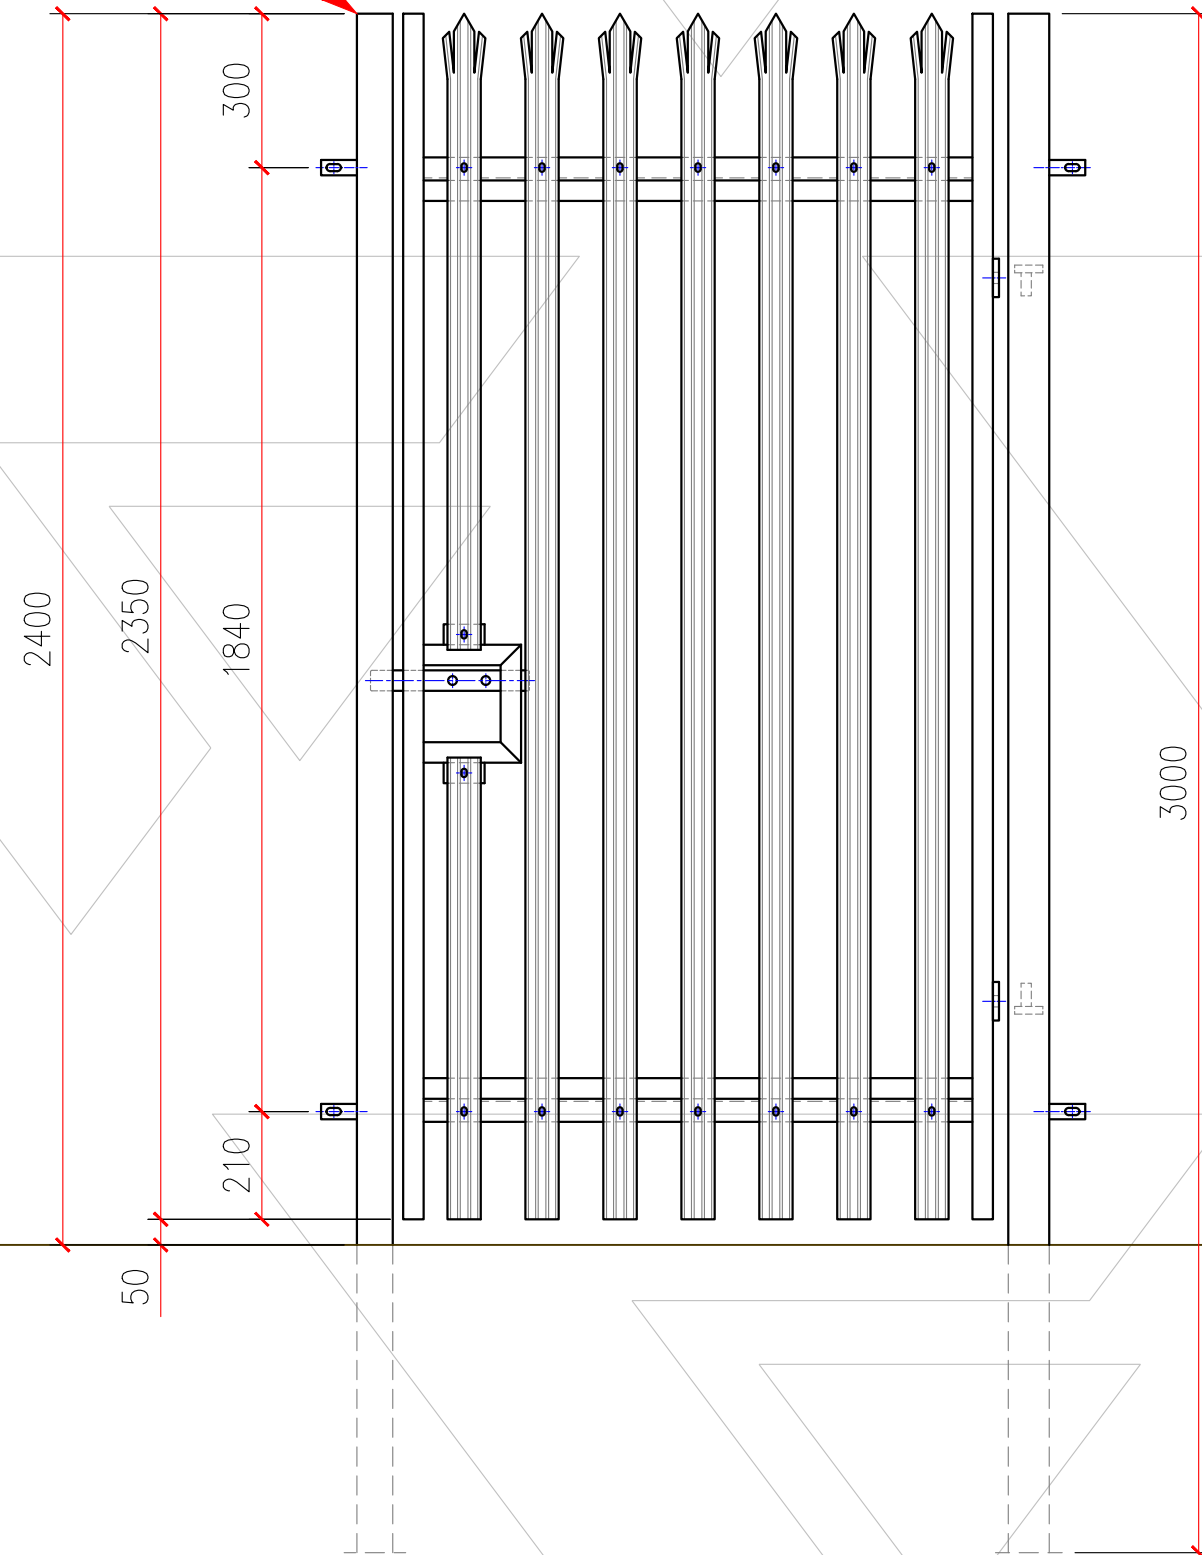

80x80 SHS gateposts

1200 between posts

1360 overall posts

gate right-hand rear hung, opening 180° inwards

Gate clad with loose pales (bolted or rivetted on site) - choice of head-types available -

2400

2350

1840

50

210

300

3000