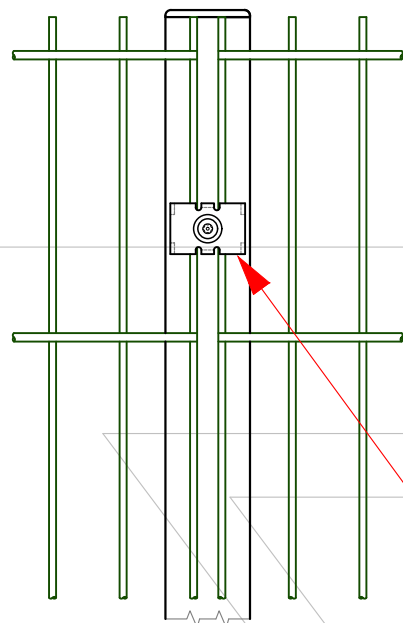

**CORNER POST ARRANGEMENT**

M8 anti-tamper bolt fitted into rivnut insert in face of post

**INTER POST ARRANGEMENT**

plastic cap

CLA steel mesh fixing clip coated green RAL 6005 or black RAL 9005

60x60 SHS posts

200x50mm mesh pattern; 6mm vertical wires, 8mm twin horizontal wires

2520 post centres