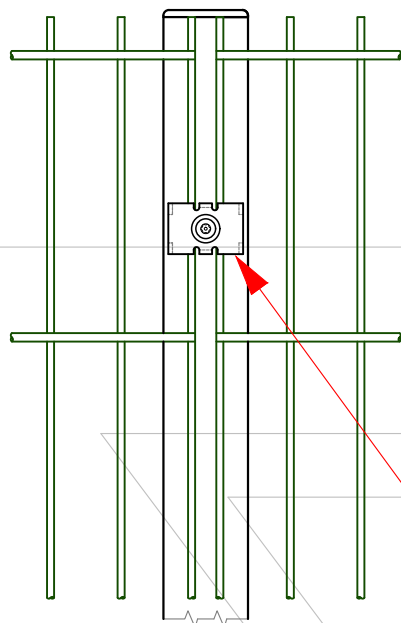

**CORNER POST ARRANGEMENT**

M8 anti-tamper bolt fitted into rivnut insert in face of post

**INTER POST ARRANGEMENT**

plastic cap

CLA steel mesh fixing clip coated green RAL 6005 or black RAL 9005

60x60 SHS posts

200x50mm mesh pattern; 6mm vertical wires, 8mm twin horizontal wires

2520 post centres

2030

2700

2080

620