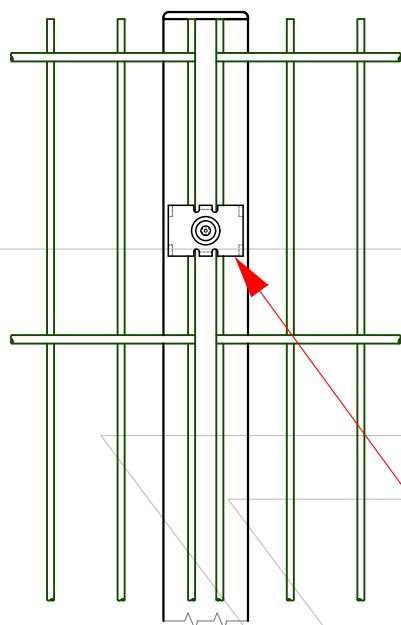

**CORNER POST  
ARRANGEMENT**

M8 anti-tamper bolt  
fitted into rivnut insert  
in face of post

**INTER POST  
ARRANGEMENT**

plastic cap

CLA steel mesh fixing clip  
coated green RAL 6005  
or black RAL 9005

60x60 SHS posts

200x50mm mesh pattern;  
5mm vertical wires,  
6mm twin horizontal wires

2520 post centres

2030

2700

2080

620