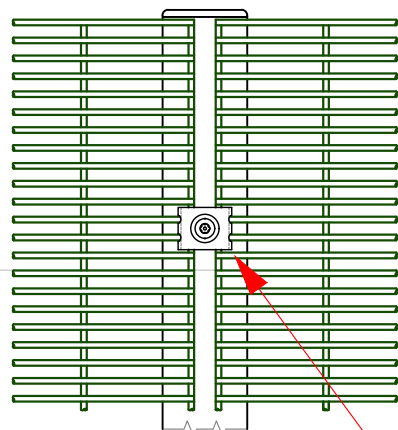

CORNER POST ARRANGEMENT

M8 anti-tamper bolt fitted into rivnut insert in face of post

INTER POST ARRANGEMENT

plastic cap

CLA steel mesh fixing clip coated green RAL 6005 or black RAL 9005

358 mesh pattern:
76.2mm x 12.7mm crs, 4mm wires

60x60 SHS posts

2530 post centres

2400

2450

3100

2450

650