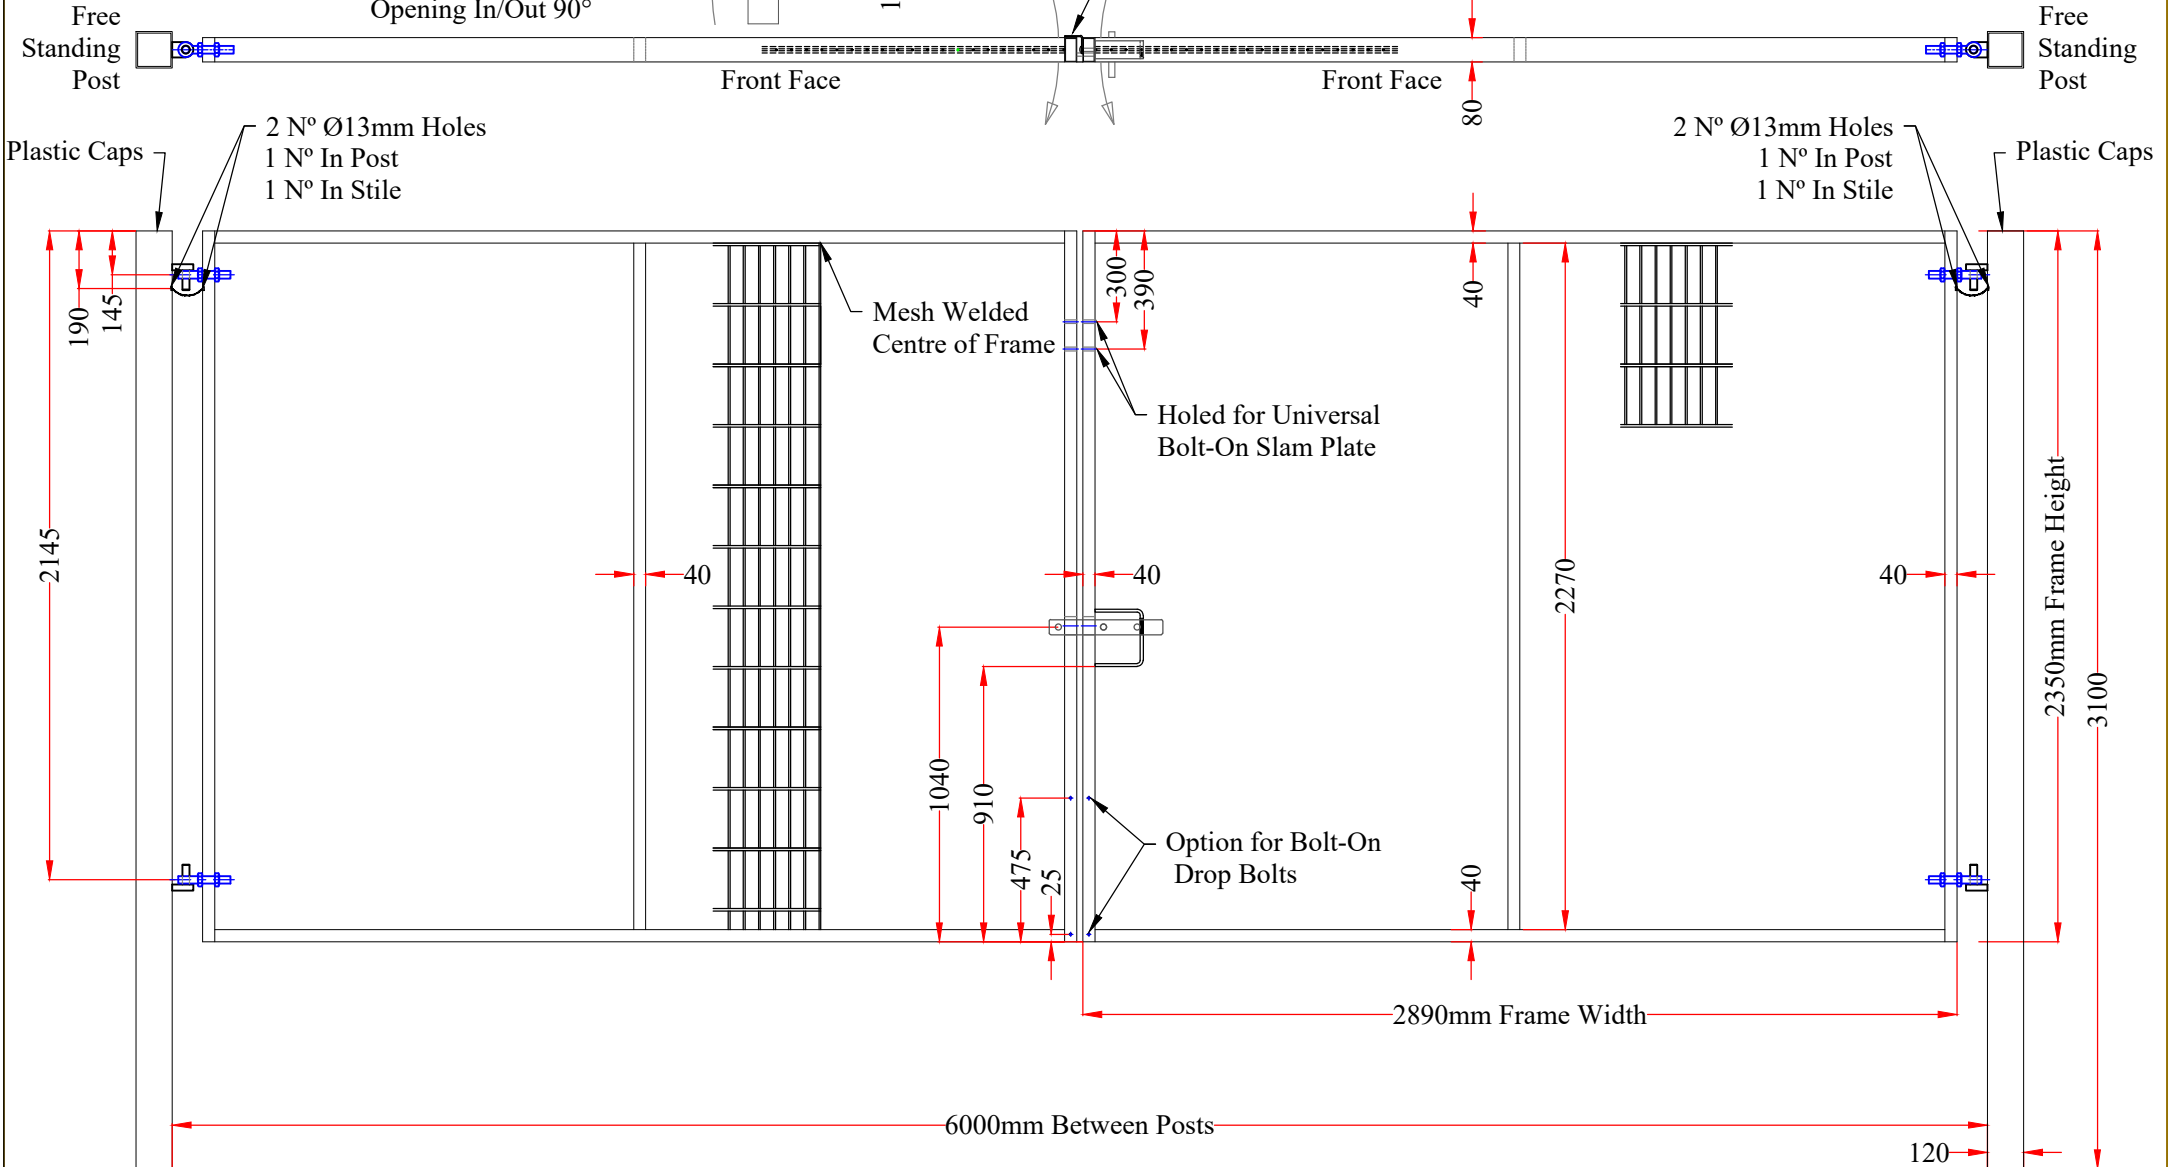

VENT FOR GALV

Lockbox to be set
Centre of Frame

___ N° /L Gate Required
 Posts 120 x 120mm SHS
 Frame 80 x 40mm RHS
 Ø25mm Hinges/Eyebolts
 Standard Slide Latch Included
 Option Bolt-On Drop Bolts

Tel: 0121 272 1777
 email: sales@clafabrications.co.uk
 web: www.clafabrications.co.uk

2.4 x 6.0m Wide Twin Wire Double Leaf Gates

Customer Approval

Signed..... Dated.....