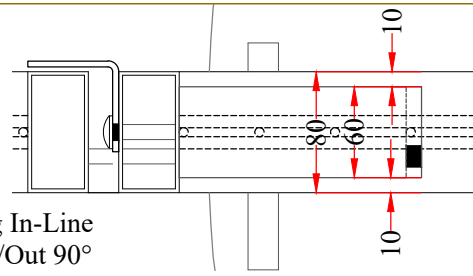

VENT FOR GALV

Lockbox to be set
Centre of Frame

___ N° /L Gate Required
 Posts 120 x 120mm SHS
 Frame 80 x 40mm RHS
 Ø25mm Hinges/Eyebolts
 Standard Slide Latch Included
 Option Bolt-On Drop Bolts

Tel: 0121 272 1777
 email: sales@clafabrications.co.uk
 web: www.clafabrications.co.uk

2.4 x 6.0m Wide Twin Wire Double Leaf Gates

Customer Approval

Signed..... Dated.....