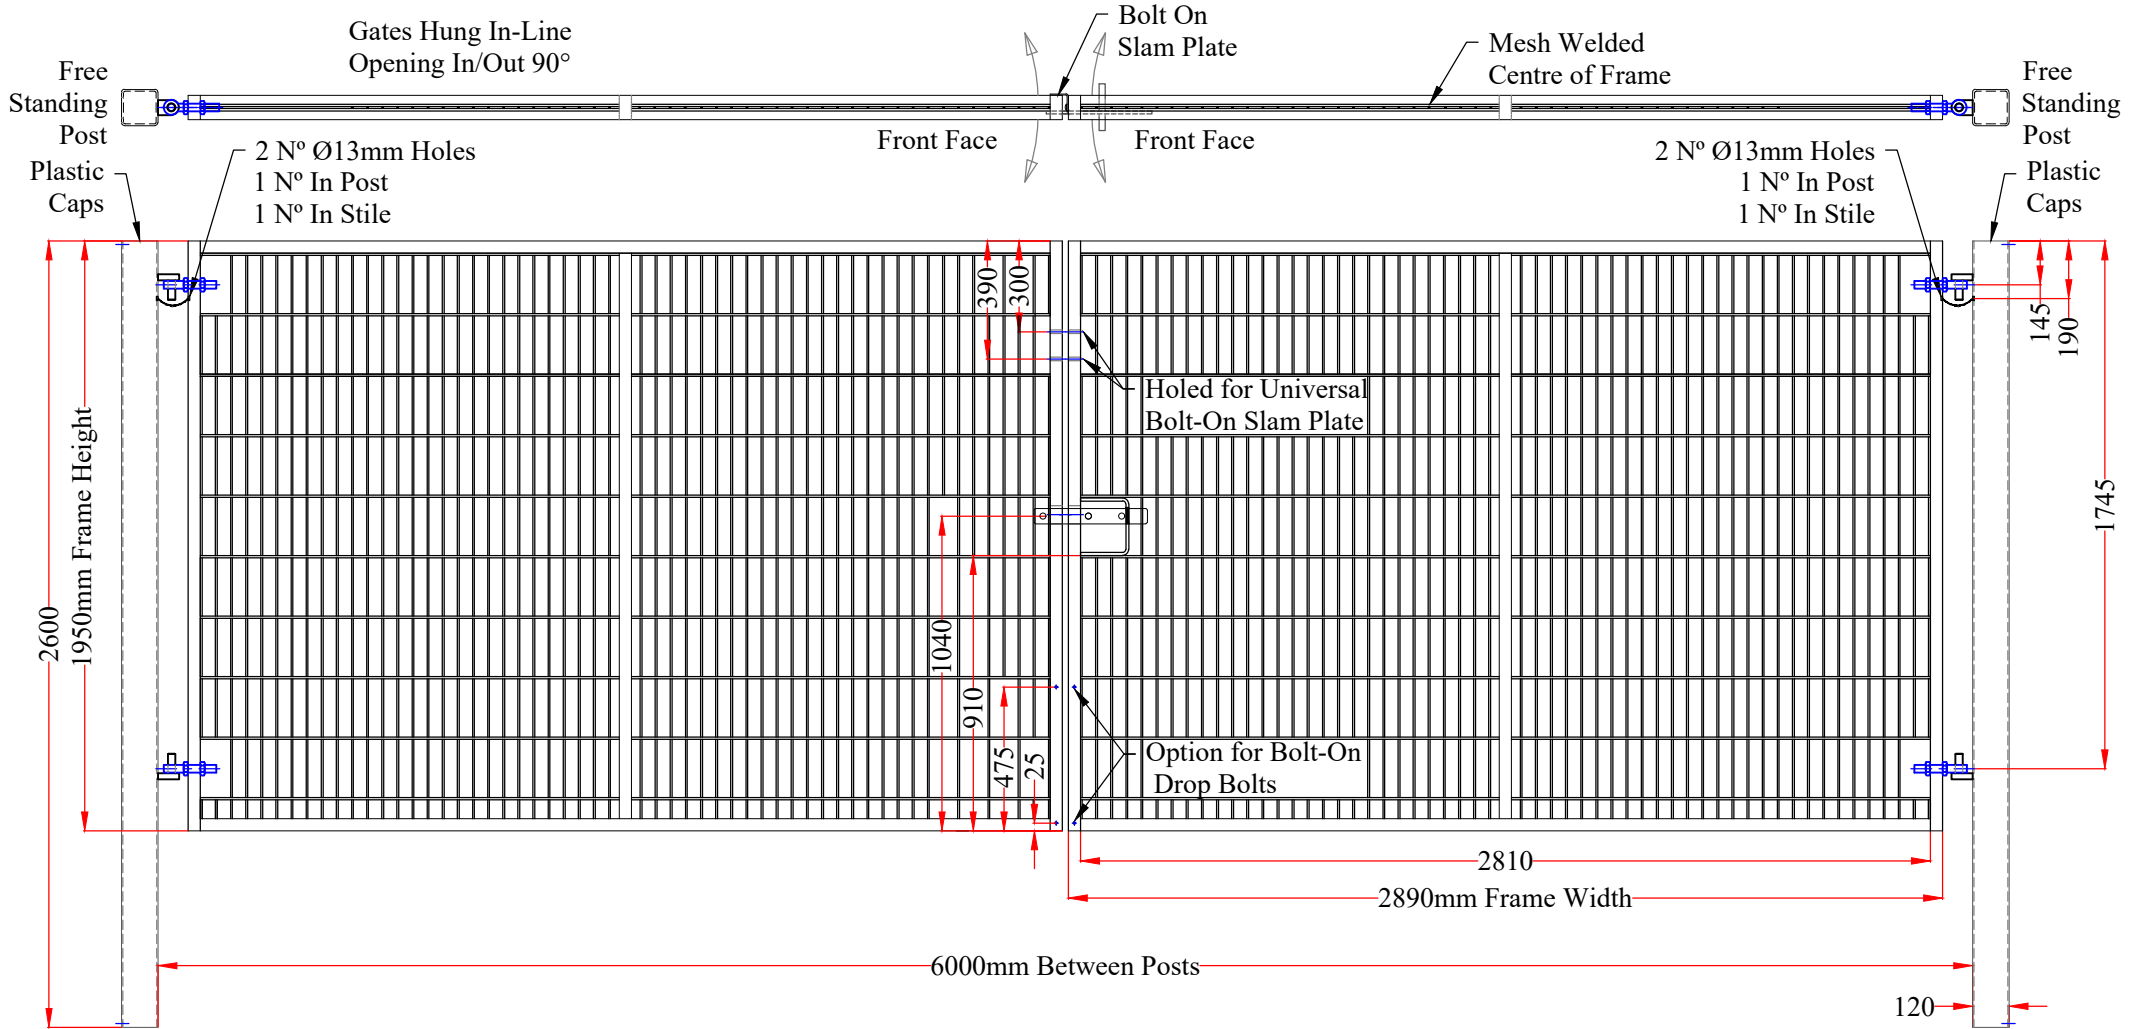

VENT FOR GALV

___ N° /L Gate Required
 Posts 120 x 120mm SHS
 Frame 80 x 40mm RHS
 Ø25mm Hinges/Eyebolts
 Standard Slide Latch Included
 Option Bolt-On Drop Bolts

Tel: 0121 272 1777
 email: sales@clafabrications.co.uk
 web: www.clafabrications.co.uk

2.0 x 6.0m Wide Twin Wire Double Leaf Gates

Customer Approval

Signed..... Dated.....