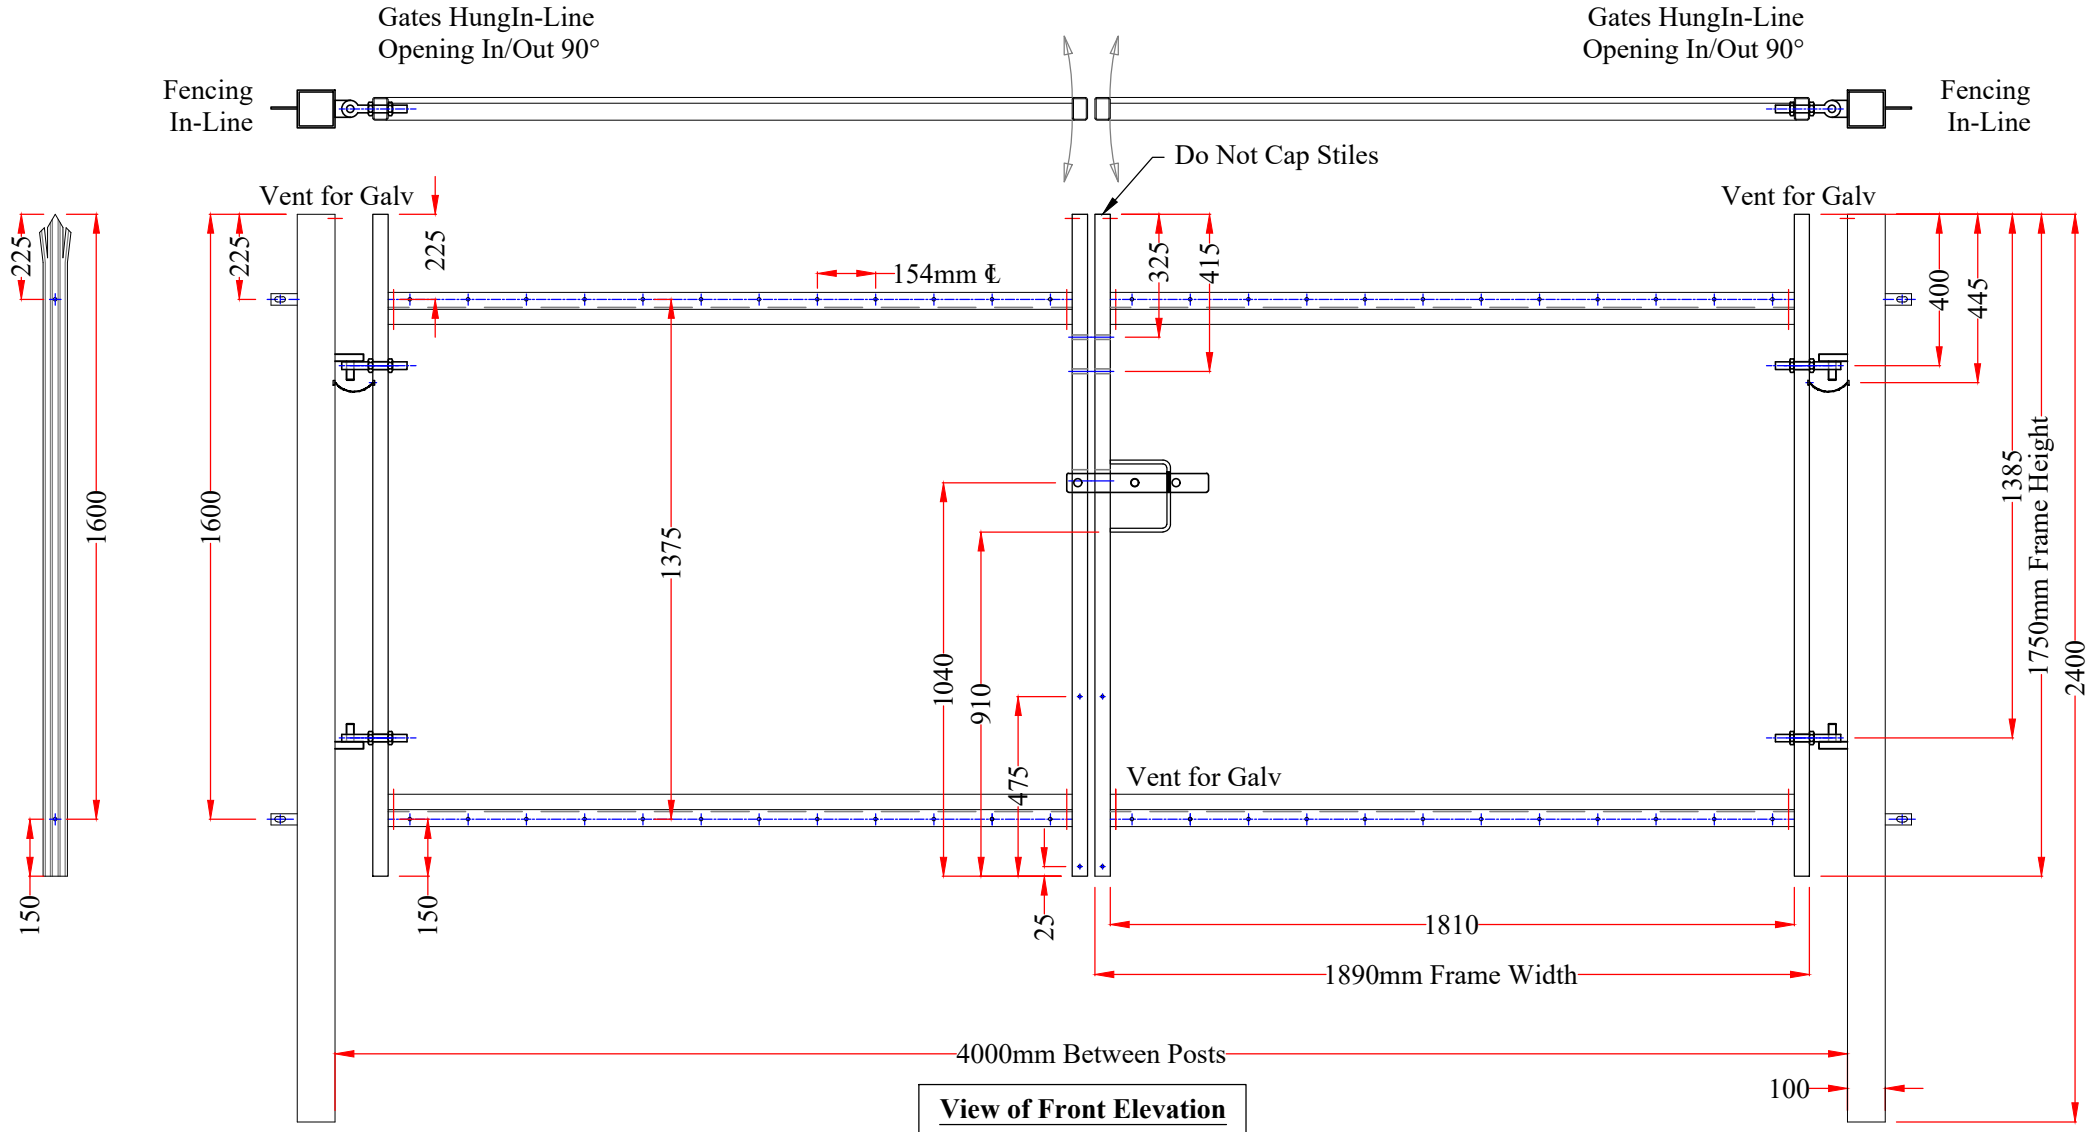

Posts
 ___ N° 100 x 100mm SHS 2400mm Square Ends

Lock Box
 Stock Laser Double Leaf Slide Latch

Frame
 ___ N° 60 x 40mm RHS 1750mm Square Ends
 ___ N° 60 x 40mm RHS 1750mm Laser Slam Stile
 ___ N° 60 x 40mm RHS 1810mm Square Ends

Trimmers
 ___ N° 45 x 45mm RSA 1810mm Square Ends
 Ø20mm Hinge/Eyebolts

View of Front Elevation