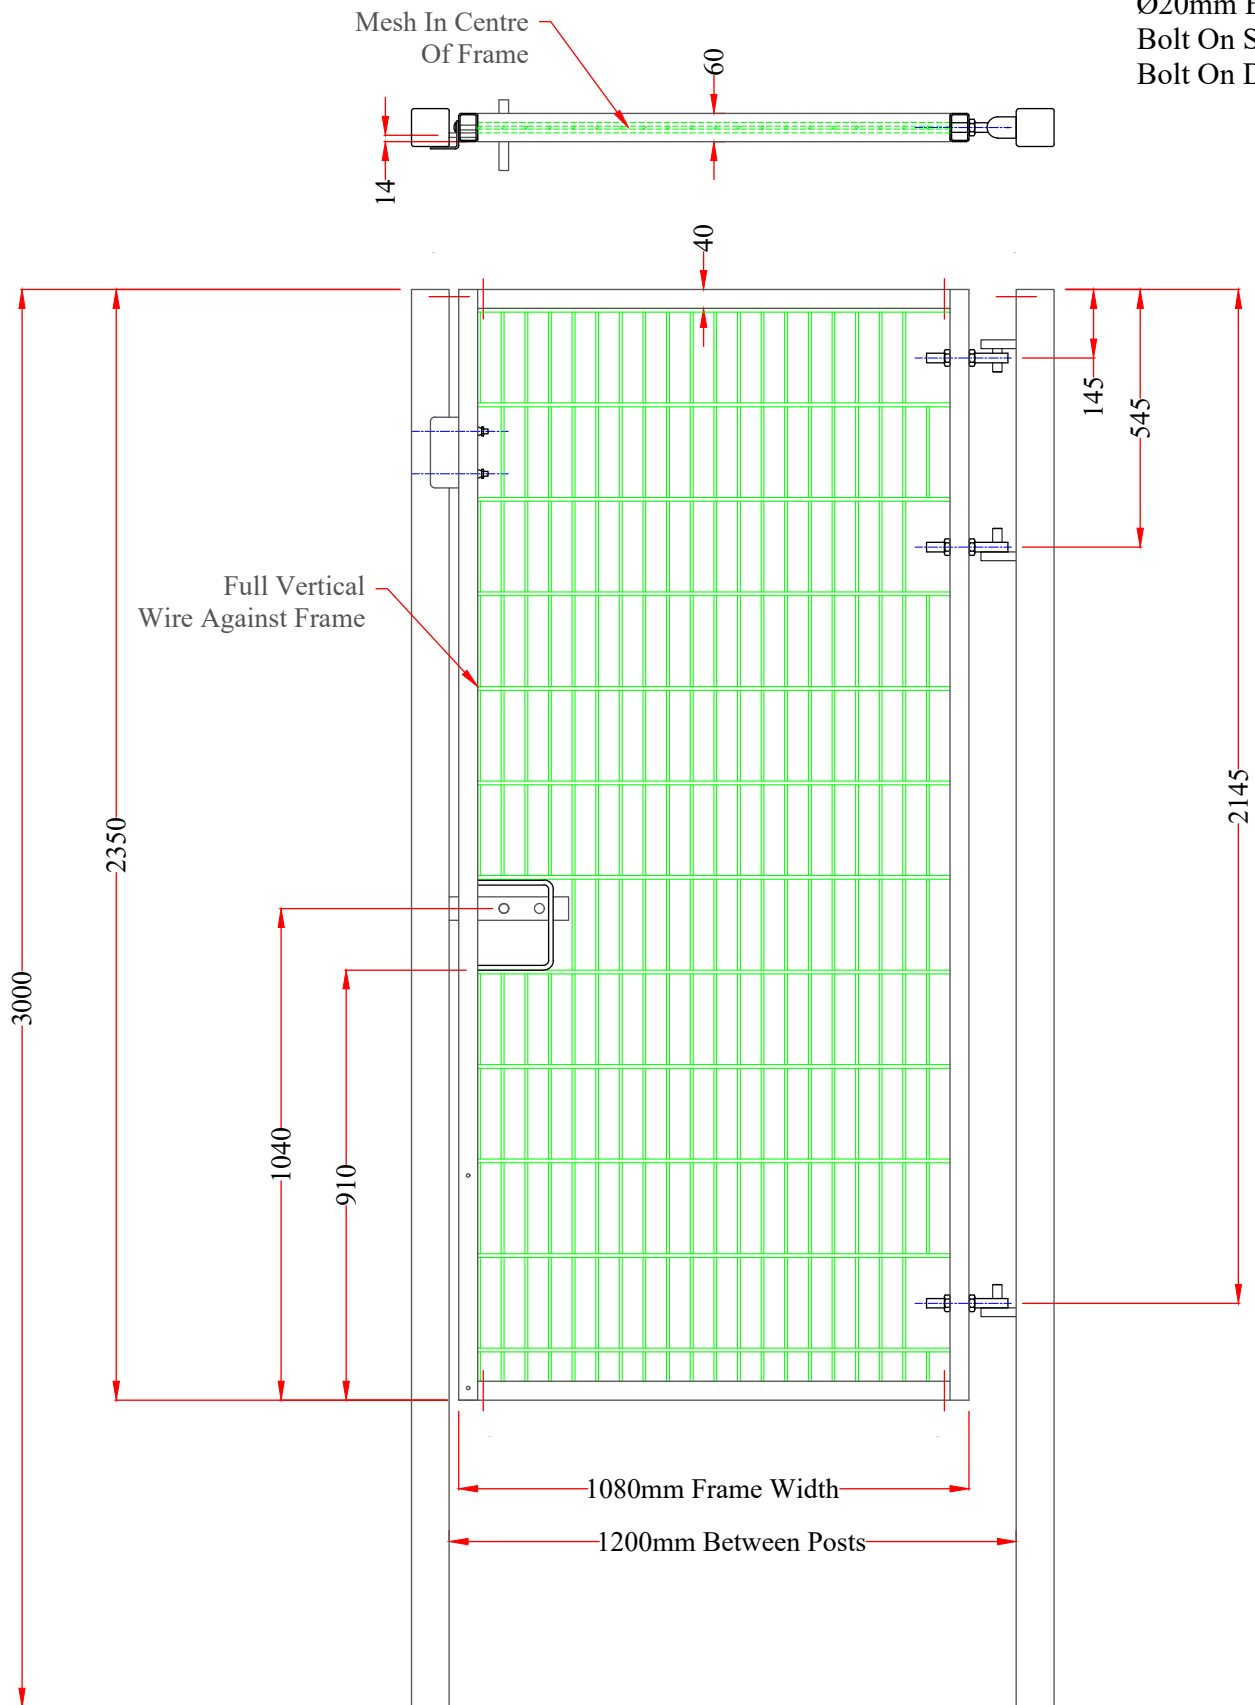

# VENT FOR GALV

80 x 80 SHS Posts  
 60 x 40 RHS Frame  
 Ø20mm Eyebolts  
 Bolt On Slam Plate  
 Bolt On Drop Bolt

Customer Approval  
 Signed..... Dated.....

Tel: 0121 272 1777  
 email: sales@clafabrications.co.uk  
 web: www.clafabrications.co.uk

2.4H x 1.2W SL Twin Wire Stock Gate