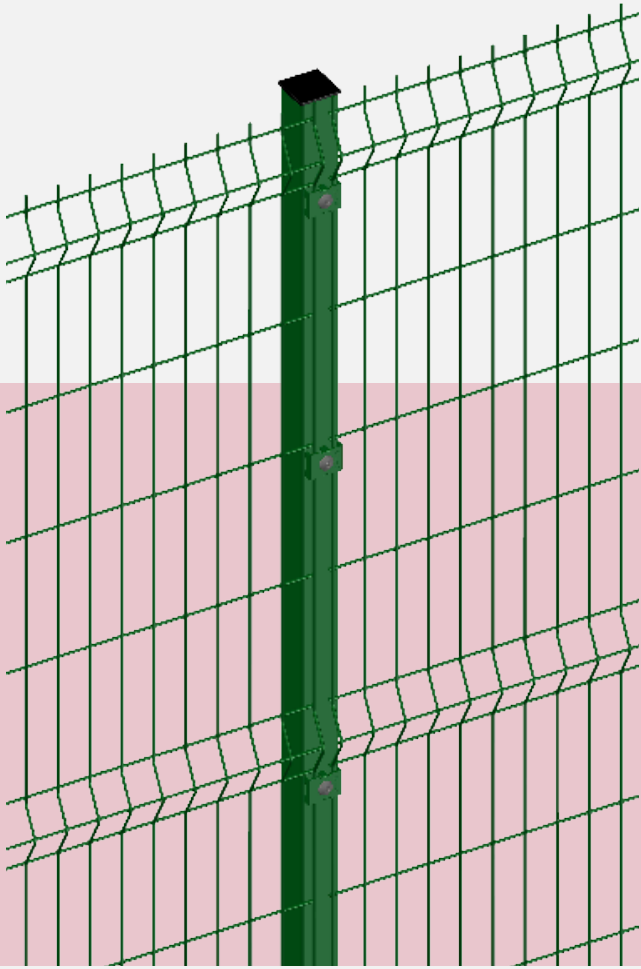

Vmesh Fencing

Vmesh is our popular and economical easy install temporary or permanent single wire system. The panels are manufactured using a 5mm diameter wire with horizontal and vertical wires intersecting to form a 200x50mm aperture. Vmesh has a distinctive horizontal "V" shape pressed into the panel which provides strength, rigidity and impact resistance. The panels have a barbed spike on the top edge to deter climbing and our universal posts allow the panels to be inverted. The panels are supplied as std width of 3m and heights of 1230mm,1530mm,1730mm,1930mm and 2330mm. The panels are fixed to sturdy 60x60mm SHS posts with factory fitted inserts ready to accept clip brackets and anti-tamper fixings. Vmesh is offered in std RAL 6005 green or 9005 black with other colours supplied as a cost option.

Suitable For:

- New Build Housing
- Commercial Development
- Schools
- Hospitals

Key Features:

- Attractive Design
- Available from Stock
- Cost Effective
- Unobtrusive Design

Product Finishes:

6005**9005**Other RAL
colour finishes
available

Quality Guarantee

Nationwide Delivery

Large Order Discount

Dedicated Customer Service

Vmesh Fencing

| Height | Panel Size | Post Size | Post Length | Post Centres | Number of fixings | Wire Size |
|--------|-----------------|-----------|-------------|--------------|-------------------|-----------|
| 1200 | 1230H x 3005mm | 60x60 SHS | 1800mm | 3020mm | 3 Clips & bolts | 5mm |
| 1500 | 1530mm x 3005mm | 60x60 SHS | 2100mm | 3020mm | 4 Clips & bolts | 5mm |
| 1800 | 1730mm x 3005mm | 60x60 SHS | 2400mm | 3020mm | 4 Clips & bolts | 5mm |
| 2000 | 1930mm x 3005mm | 60x60 SHS | 2700mm | 3020mm | 4 Clips & bolts | 5mm |
| 2400 | 2330mm x 3005mm | 60x60 SHS | 3100mm | 3020mm | 5 Clips & bolts | 5mm |
| 3000 | 2960mm x 2500mm | 60x60 SHS | 3750mm | 2520mm | 6 Clips & bolts | 5mm |