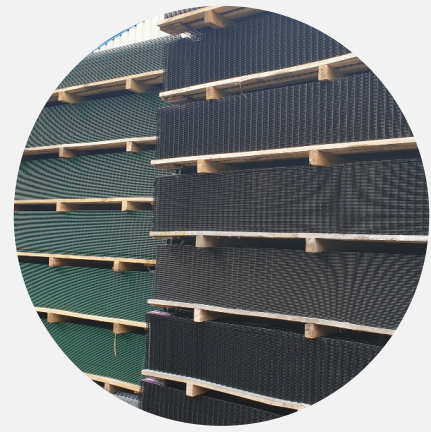

Vmesh Fencing

Vmesh is our popular and economical easy install temporary or permanent single wire system. The panels are manufactured using a 5mm diameter wire with horizontal and vertical wires intersecting to form a 200x50mm aperture. Vmesh has a distinctive horizontal "V" shape pressed into the panel which provides strength, rigidity and impact resistance. The panels have a barbed spike on the top edge to deter climbing and our universal posts allow the panels to be inverted. The panels are supplied as std width of 3m and heights of 1230mm,1530mm,1730mm,1930mm and 2330mm. The panels are fixed to sturdy 60x60mm SHS posts with factory fitted inserts ready to accept clip brackets and anti-tamper fixings. Vmesh is offered in std RAL 6005 green or 9005 black with other colours supplied as a cost option.

Quality Guarantee

Nationwide Delivery

Large Order Discount

Dedicated Customer Service

Vmesh Fencing

| Height | Panel Size | Post Size | Post Length | Post Centres | Number of fixings | Wire Size |
|--------|-----------------|-----------|-------------|--------------|-------------------|-----------|
| 1200 | 1230H x 3005mm | 60x60 SHS | 1800mm | 3020mm | 3 Clips & bolts | 5mm |
| 1500 | 1530mm x 3005mm | 60x60 SHS | 2100mm | 3020mm | 4 Clips & bolts | 5mm |
| 1800 | 1730mm x 3005mm | 60x60 SHS | 2400mm | 3020mm | 4 Clips & bolts | 5mm |
| 2000 | 1930mm x 3005mm | 60x60 SHS | 2700mm | 3020mm | 4 Clips & bolts | 5mm |
| 2400 | 2330mm x 3005mm | 60x60 SHS | 3100mm | 3020mm | 5 Clips & bolts | 5mm |
| 3000 | 2960mm x 2500mm | 60x60 SHS | 3750mm | 2520mm | 6 Clips & bolts | 5mm |

The Vmesh mesh system is easy to install and it is supplied complete with metal clips and M8 Security fixings which require a security tool to install. The panels can be stepped on site to help the fenceline follow the ground.