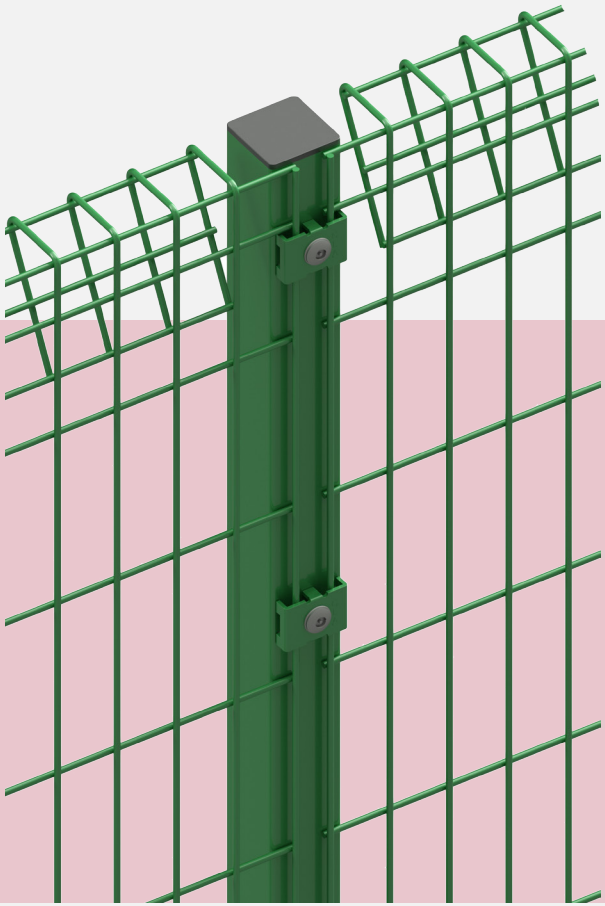

Safetop Mesh

Roll top mesh looked very different from other types of mesh and is often quoted as “user friendly” mesh. It has distinctive rolled top and bottom edges to the panels making this system an ideal choice where user safety needs to be considered. The open mesh design provides good visibility and with no sharp or protruding edges, it makes this system ideal for areas where children are playing or in public areas. This attractive, safe and sturdy mesh system is an obvious choice for nurseries, primary schools and playgrounds. Our safetop 3.0m wide panels are available in 1.2M, 1.5M and 1.8M heights, while heights over 1.8M can be achieved using a multilift system which is a combination of panel heights. All our “Safetop” mesh comes galvanised and powder coated in our standard colours, however, as with all our mesh systems other colours can be specified. This system comes complete as a kit using 60x60 SHS posts and M8 Anti-tamper fixings.

Suitable For:

- Schools
- Nurseries
- Car Parks
- Public buildings

Key Features:

- Good visibility
- Available from Stock
- Child safe design
- Low security

Product Finishes:

6005

9005

Other RAL colour finishes available

Quality Guarantee

Nationwide Delivery

Large Order Discount

Dedicated Customer Service

Available to order online at www.CLAFabrications.co.uk

Safetop mesh

Height	Panel Size	Post Size	Post Length	Post Centres	Number of fixings	Wire Size
900	905mm x 3005mm	60x60 SHS	1450mm	3020mm	4 clips and bolts	5mm
1200	1205mm x 3005mm	60x60 SHS	1800mm	3020mm	4 clips and bolts	5mm
1500	1505mm x 3005mm	60x60 SHS	2100mm	3020mm	5 clips and bolts	5mm
1800	1805mm x 3005mm	60x60 SHS	2400mm	3020mm	5 clips and bolts	5mm

The Safe top mesh system is supplied with mesh clip fixings and M8 Anti tamper bolts as standard.

Post options available:

- In ground posts
- Baseplated posts
- Wall fixing plates

Quality Guarantee

Nationwide Delivery