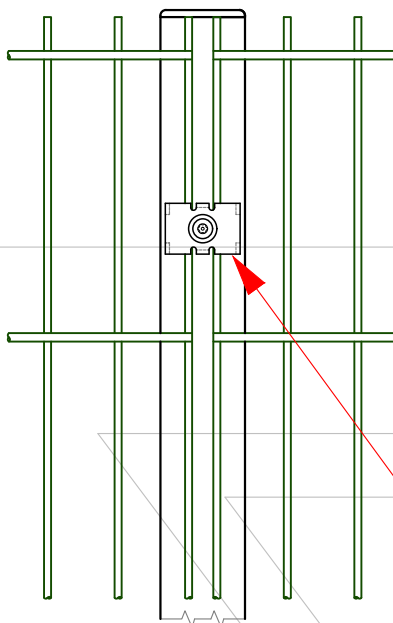

**CORNER POST ARRANGEMENT**

M8 anti-tamper bolt fitted into rivnut insert in face of post

**INTER POST ARRANGEMENT**

plastic cap

CLA steel mesh fixing clip coated green RAL 6005 or black RAL 9005

2520 post centres

60x60 SHS posts

200x50mm mesh pattern;  
5mm vertical wires,  
6mm twin horizontal wires