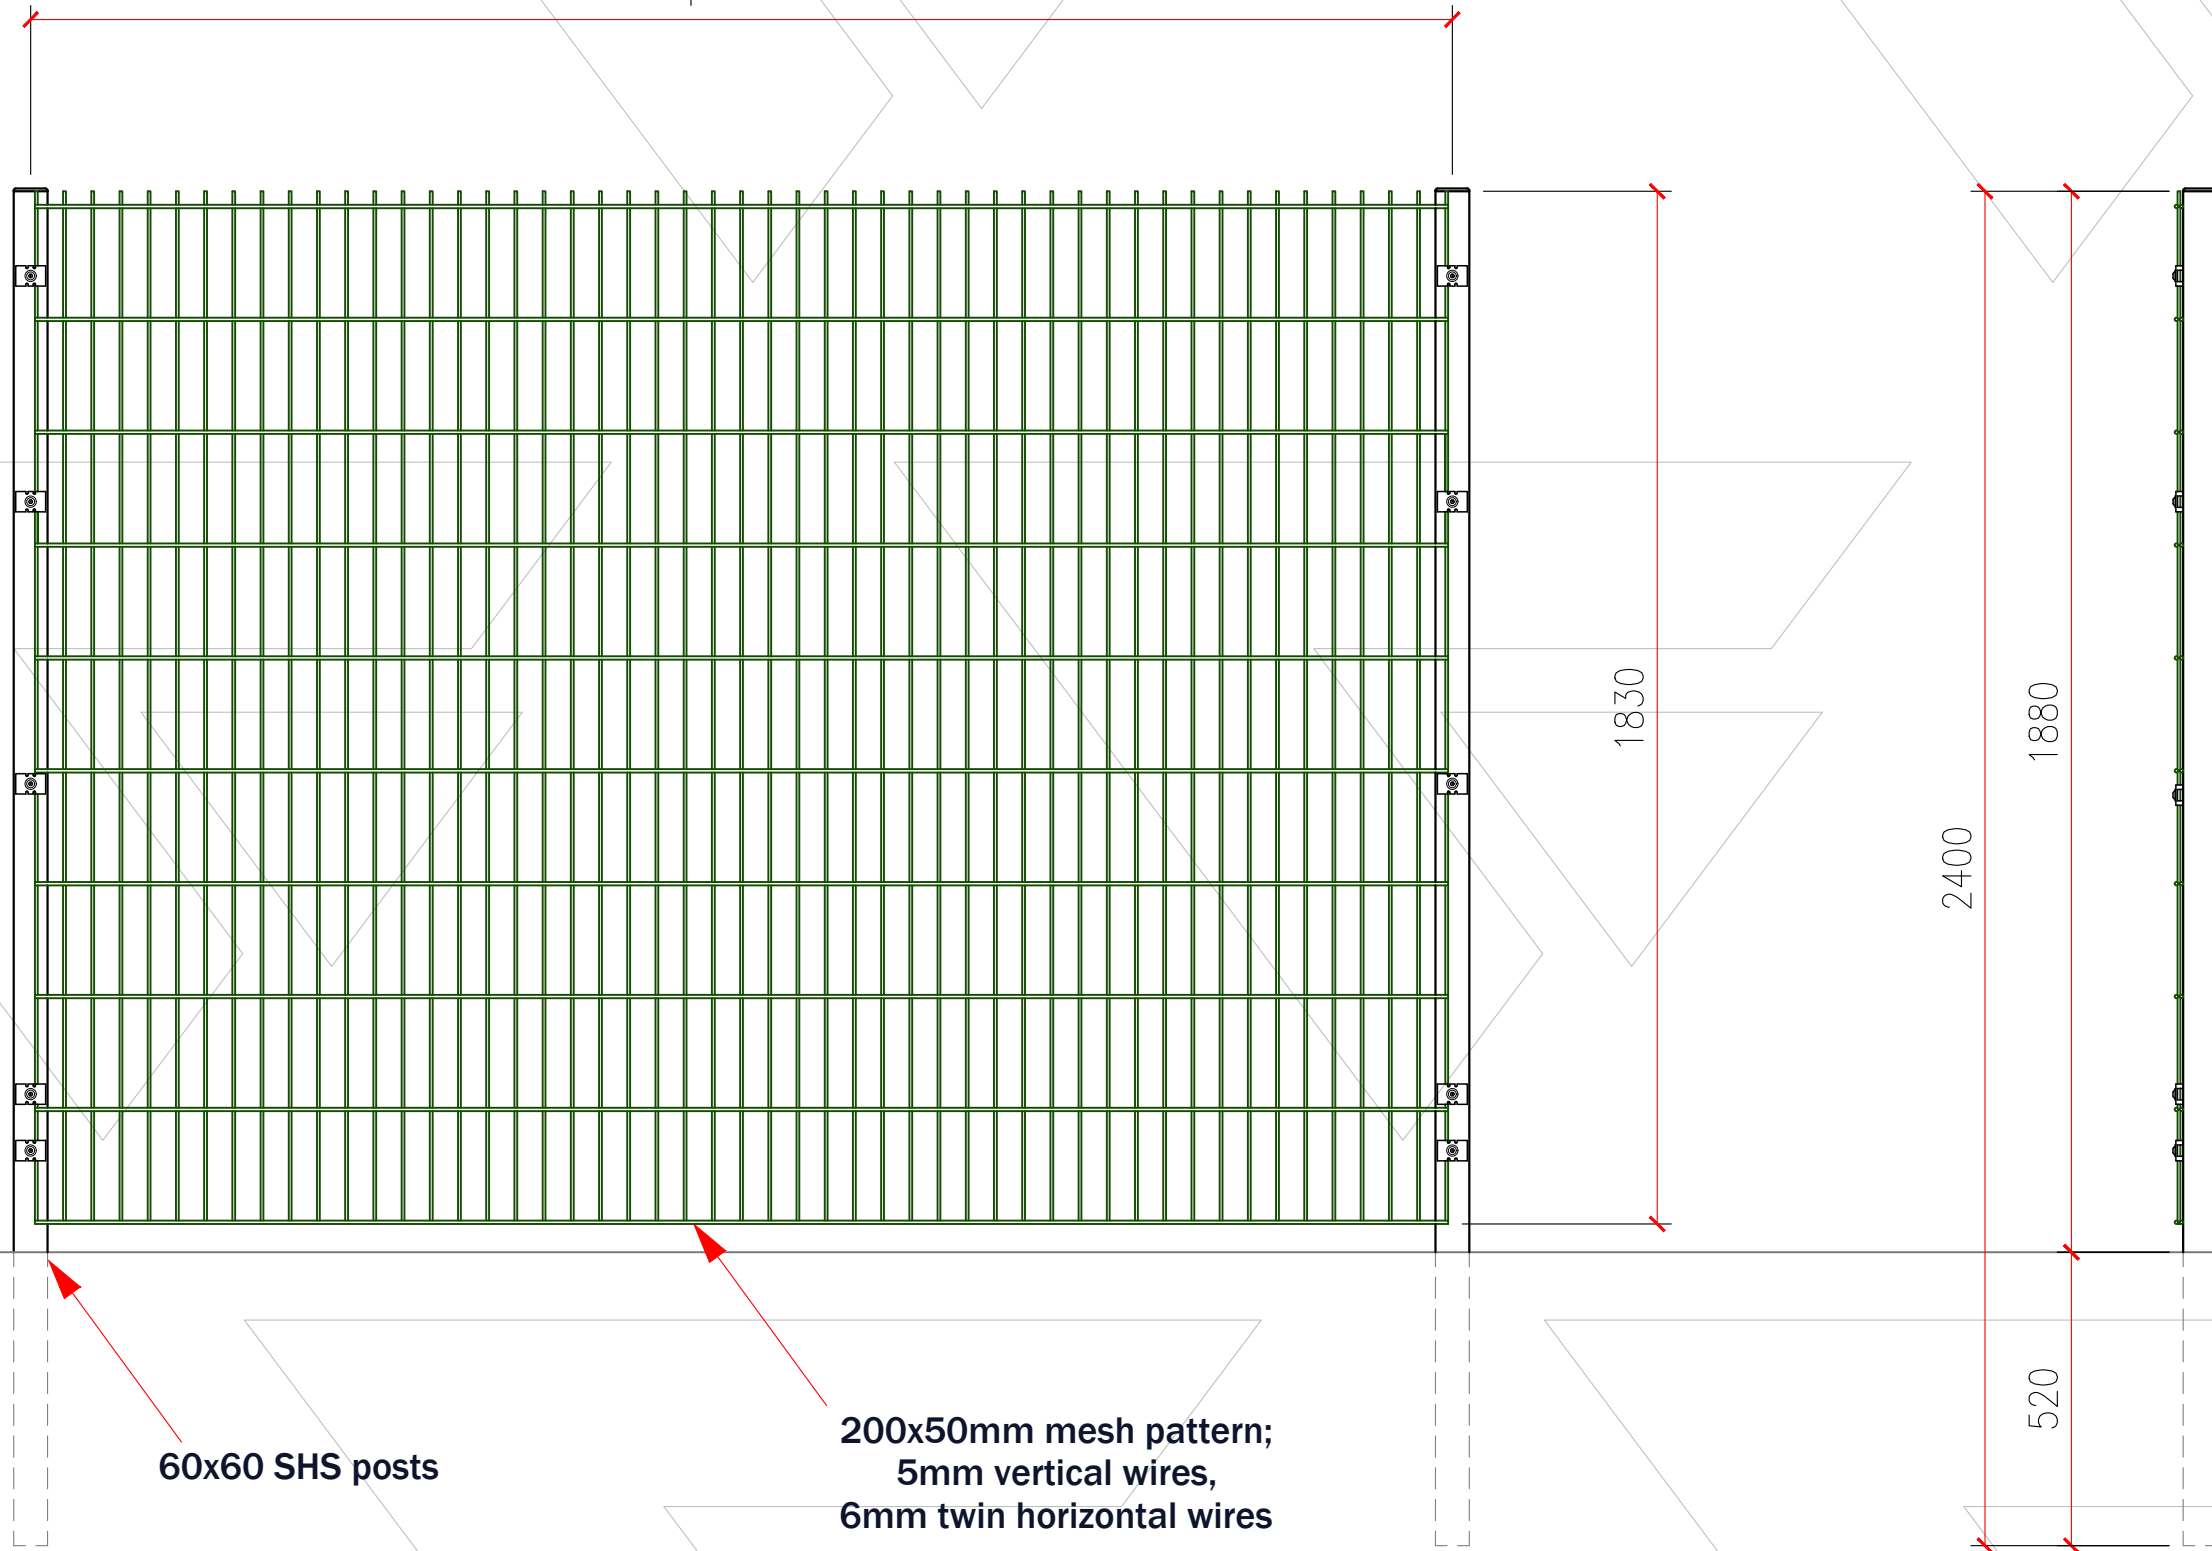

**CORNER POST ARRANGEMENT**

M8 anti-tamper bolt fitted into rivnut insert in face of post

**INTER POST ARRANGEMENT**

plastic cap

CLA steel mesh fixing clip coated green RAL 6005 or black RAL 9005

2520 post centres

60x60 SHS posts

200x50mm mesh pattern;  
5mm vertical wires,  
6mm twin horizontal wires